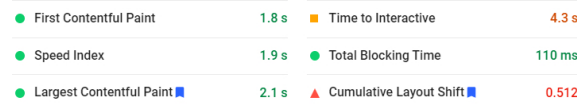

Lab Data

Values are estimated and may vary. The performance score is calculated directly from these metrics. See calculator.