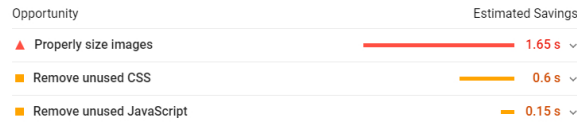

Opportunities — These suggestions can help your page load faster. They don't directly affect the Performance score.

Diagnostics — More information about the performance of your application. These numbers don't directly affect the Performance score.