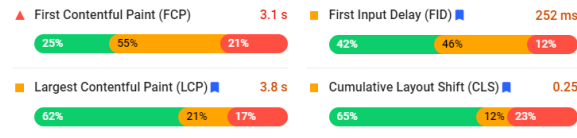

https://blog.treasure.com/

Field Data — Over the previous 28-day collection period, field data shows that this page does not pass the Core Web Vitals assessment.

Show Origin Summary